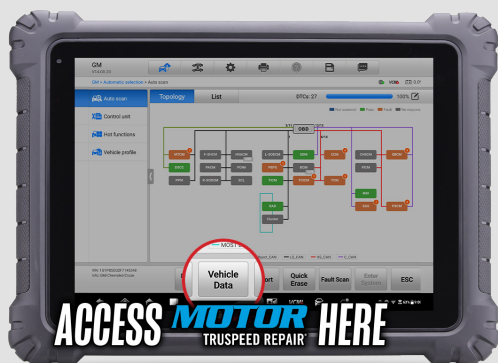

## SAVE TIME WITH CARSIDE SERVICE & REPAIR CONTENT

OEM-Sourced Service & Repair Data  
on Your Autel Tablet and Within  
Your Workflow

All Related Repair Details, Required  
Tools, and Warnings Presented in a  
Single Location

Component Locations, DTCs, Wiring  
Diagrams, Maintenance Schedules,  
TSBs + More

### VIN-SPECIFIC CARRYOVER

Year, make, model, and engine, and direct access  
to vehicle-specific repair data and service info.