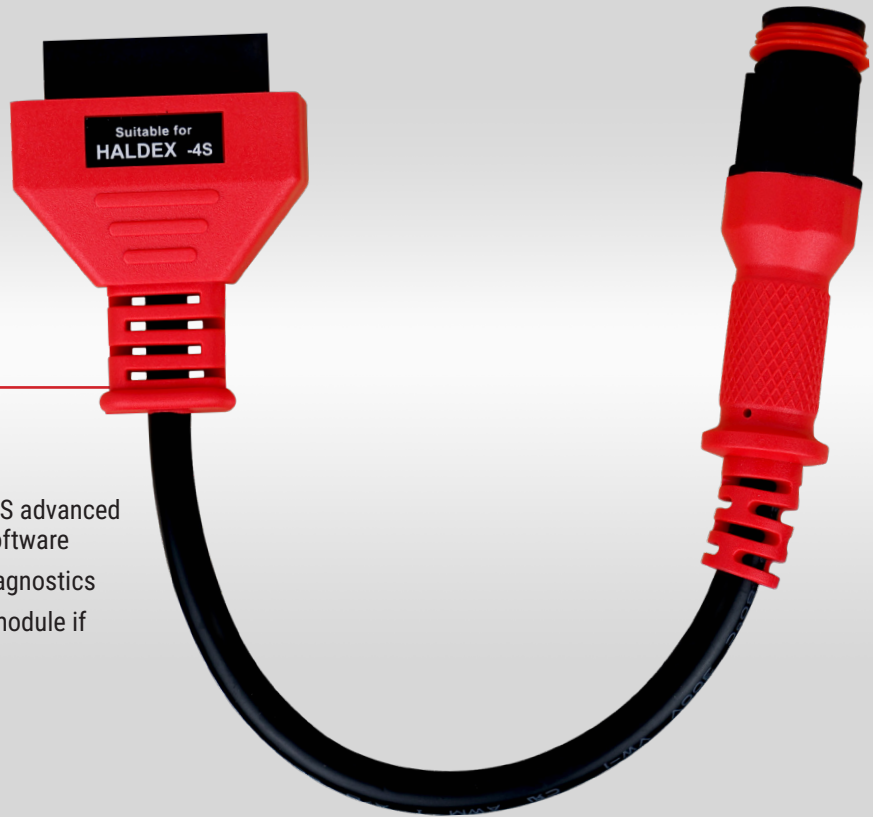

AUTEL MAXISYS CV CV ADAPTERS

VOLVO 8-PIN
VOLVO 14-PIN
HALDEX 4-PIN

HALDEX 4-PIN

PN: HALDEX4

- Compatible with Autel MaxiSYS advanced CV tablets ABS diagnostics software
- Enables Trailer Haldex ABS diagnostics
- Use to plug directly into ABS module if PLC adapter fails

VOLVO 8-PIN

PN: VOLV08

- Compatible with Volvo Off-Highway Construction Equipment
- Use with Autel MaxiSYS MS909CV tablet to diagnose Volvo construction equipment
- Easily connect to Autel MaxiFlash VCI and Volvo 8-pin port

VOLVO 14-PIN

PN: VOLV014

- Compatible with Volvo Off-Highway Construction Equipment
- Use with Autel MaxiSYS MS909CV tablet to diagnose Volvo construction equipment
- Easily connect to Autel MaxiFlash VCI and Volvo 14-pin port